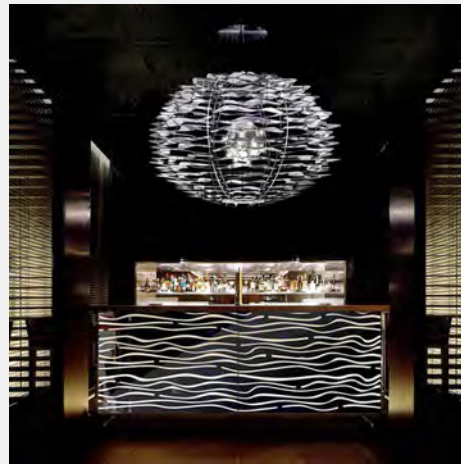

PLANETARIUM
DIMENSION - Ø3'-3" X 2'-2" H
MATERIAL - ACRYLIC, METAL
LIGHTING - LED BI-PIN