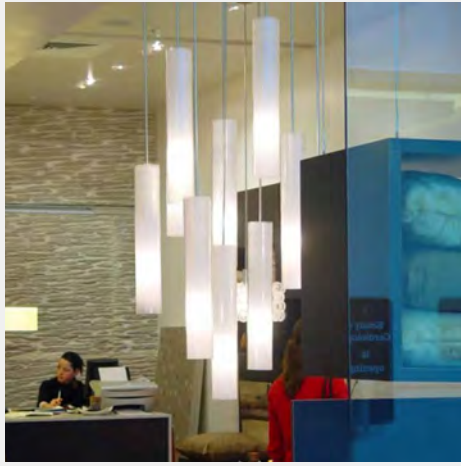

BIBO
DIMENSION - Ø4" X 2'-0" H PER ELEMENT
MATERIAL - ACRYLIC
LIGHTING - LED