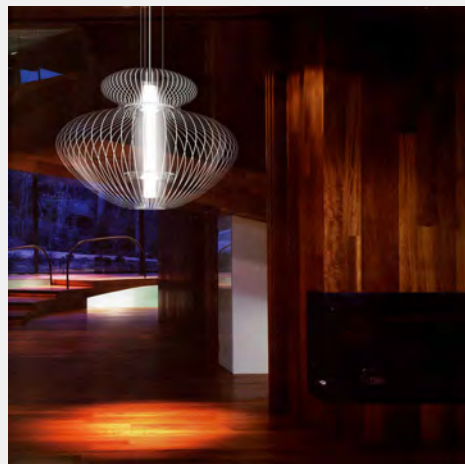

TOPKAPI
DIMENSION - Ø2'-6" X 2'-0" H
MATERIAL - ACRYLIC
LIGHTING - LED