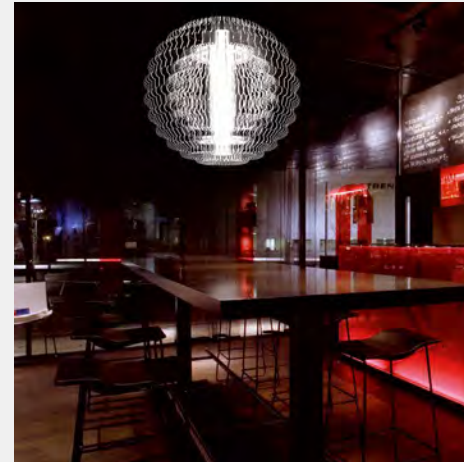

BUMPS
DIMENSION - Ø2'-1" X 1'-11" H
MATERIAL - ACRYLIC
LIGHTING - LED