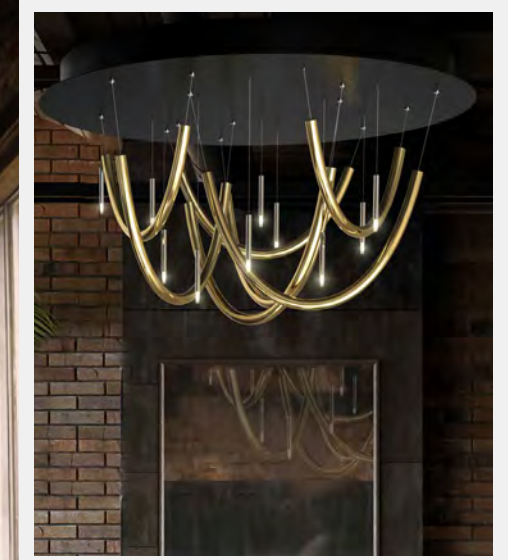

NECKLACE
DIMENSION - Ø2'-7" X 1'-4" H
MATERIAL - METAL
LIGHTING - LED BI-PINS