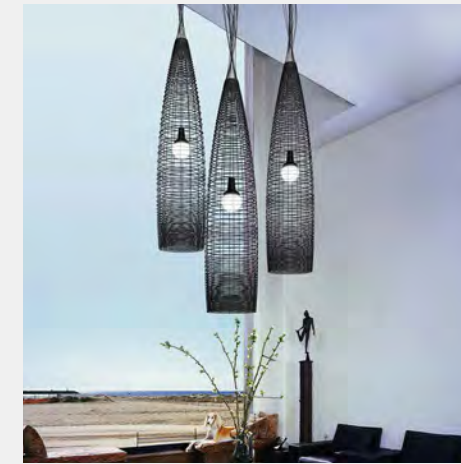

PENGUIN

DIMENSION - SINGLE - 1'-4" X 6'-0" H PER SCREEN
DIMENSION - DOUBLE - 2'-3" X 6'-0" H PER SCREEN
MATERIAL - POLYCARBONATE, METAL

MATESI

DIMENSION - Ø1'-0" X 6'-3" H PER ELEMENT
MATERIAL - POWDER COAT METAL
LIGHTING - LED