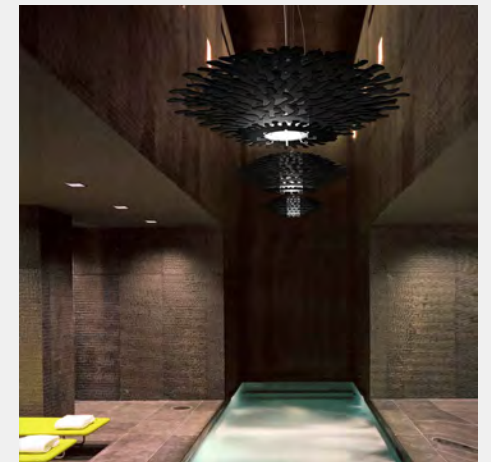

DISCUS CORAL
DIMENSION - Ø3'-11" X 1'-0" H
MATERIAL - ACRYLIC
LIGHTING - LED