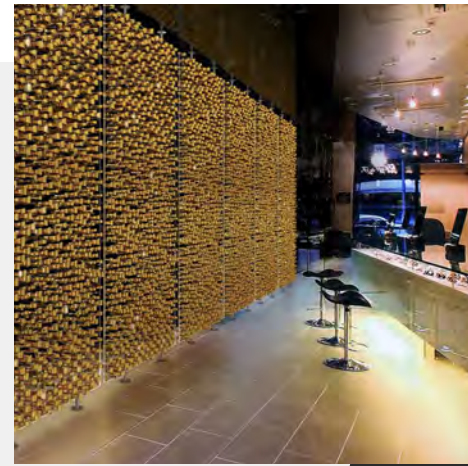

BACCI (SINGLE SIDED)
DIMENSION - 4'-0" X 8'-0" H
PER PANEL
MATERIAL - METAL, ACRYLIC