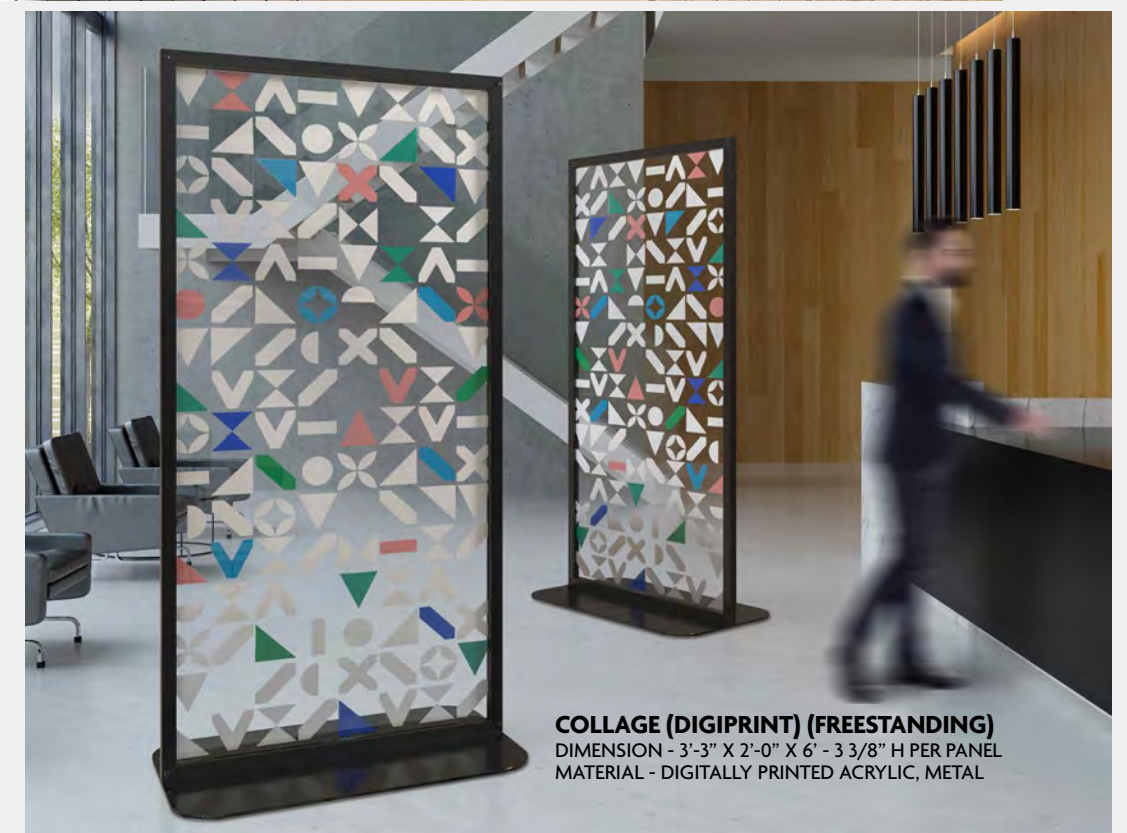

COLLAGE (DIGIPRINT) (FREESTANDING)
DIMENSION - 3'-3" X 2'-0" X 6' - 3 3/8" H PER PANEL
MATERIAL - DIGITALLY PRINTED ACRYLIC, METAL