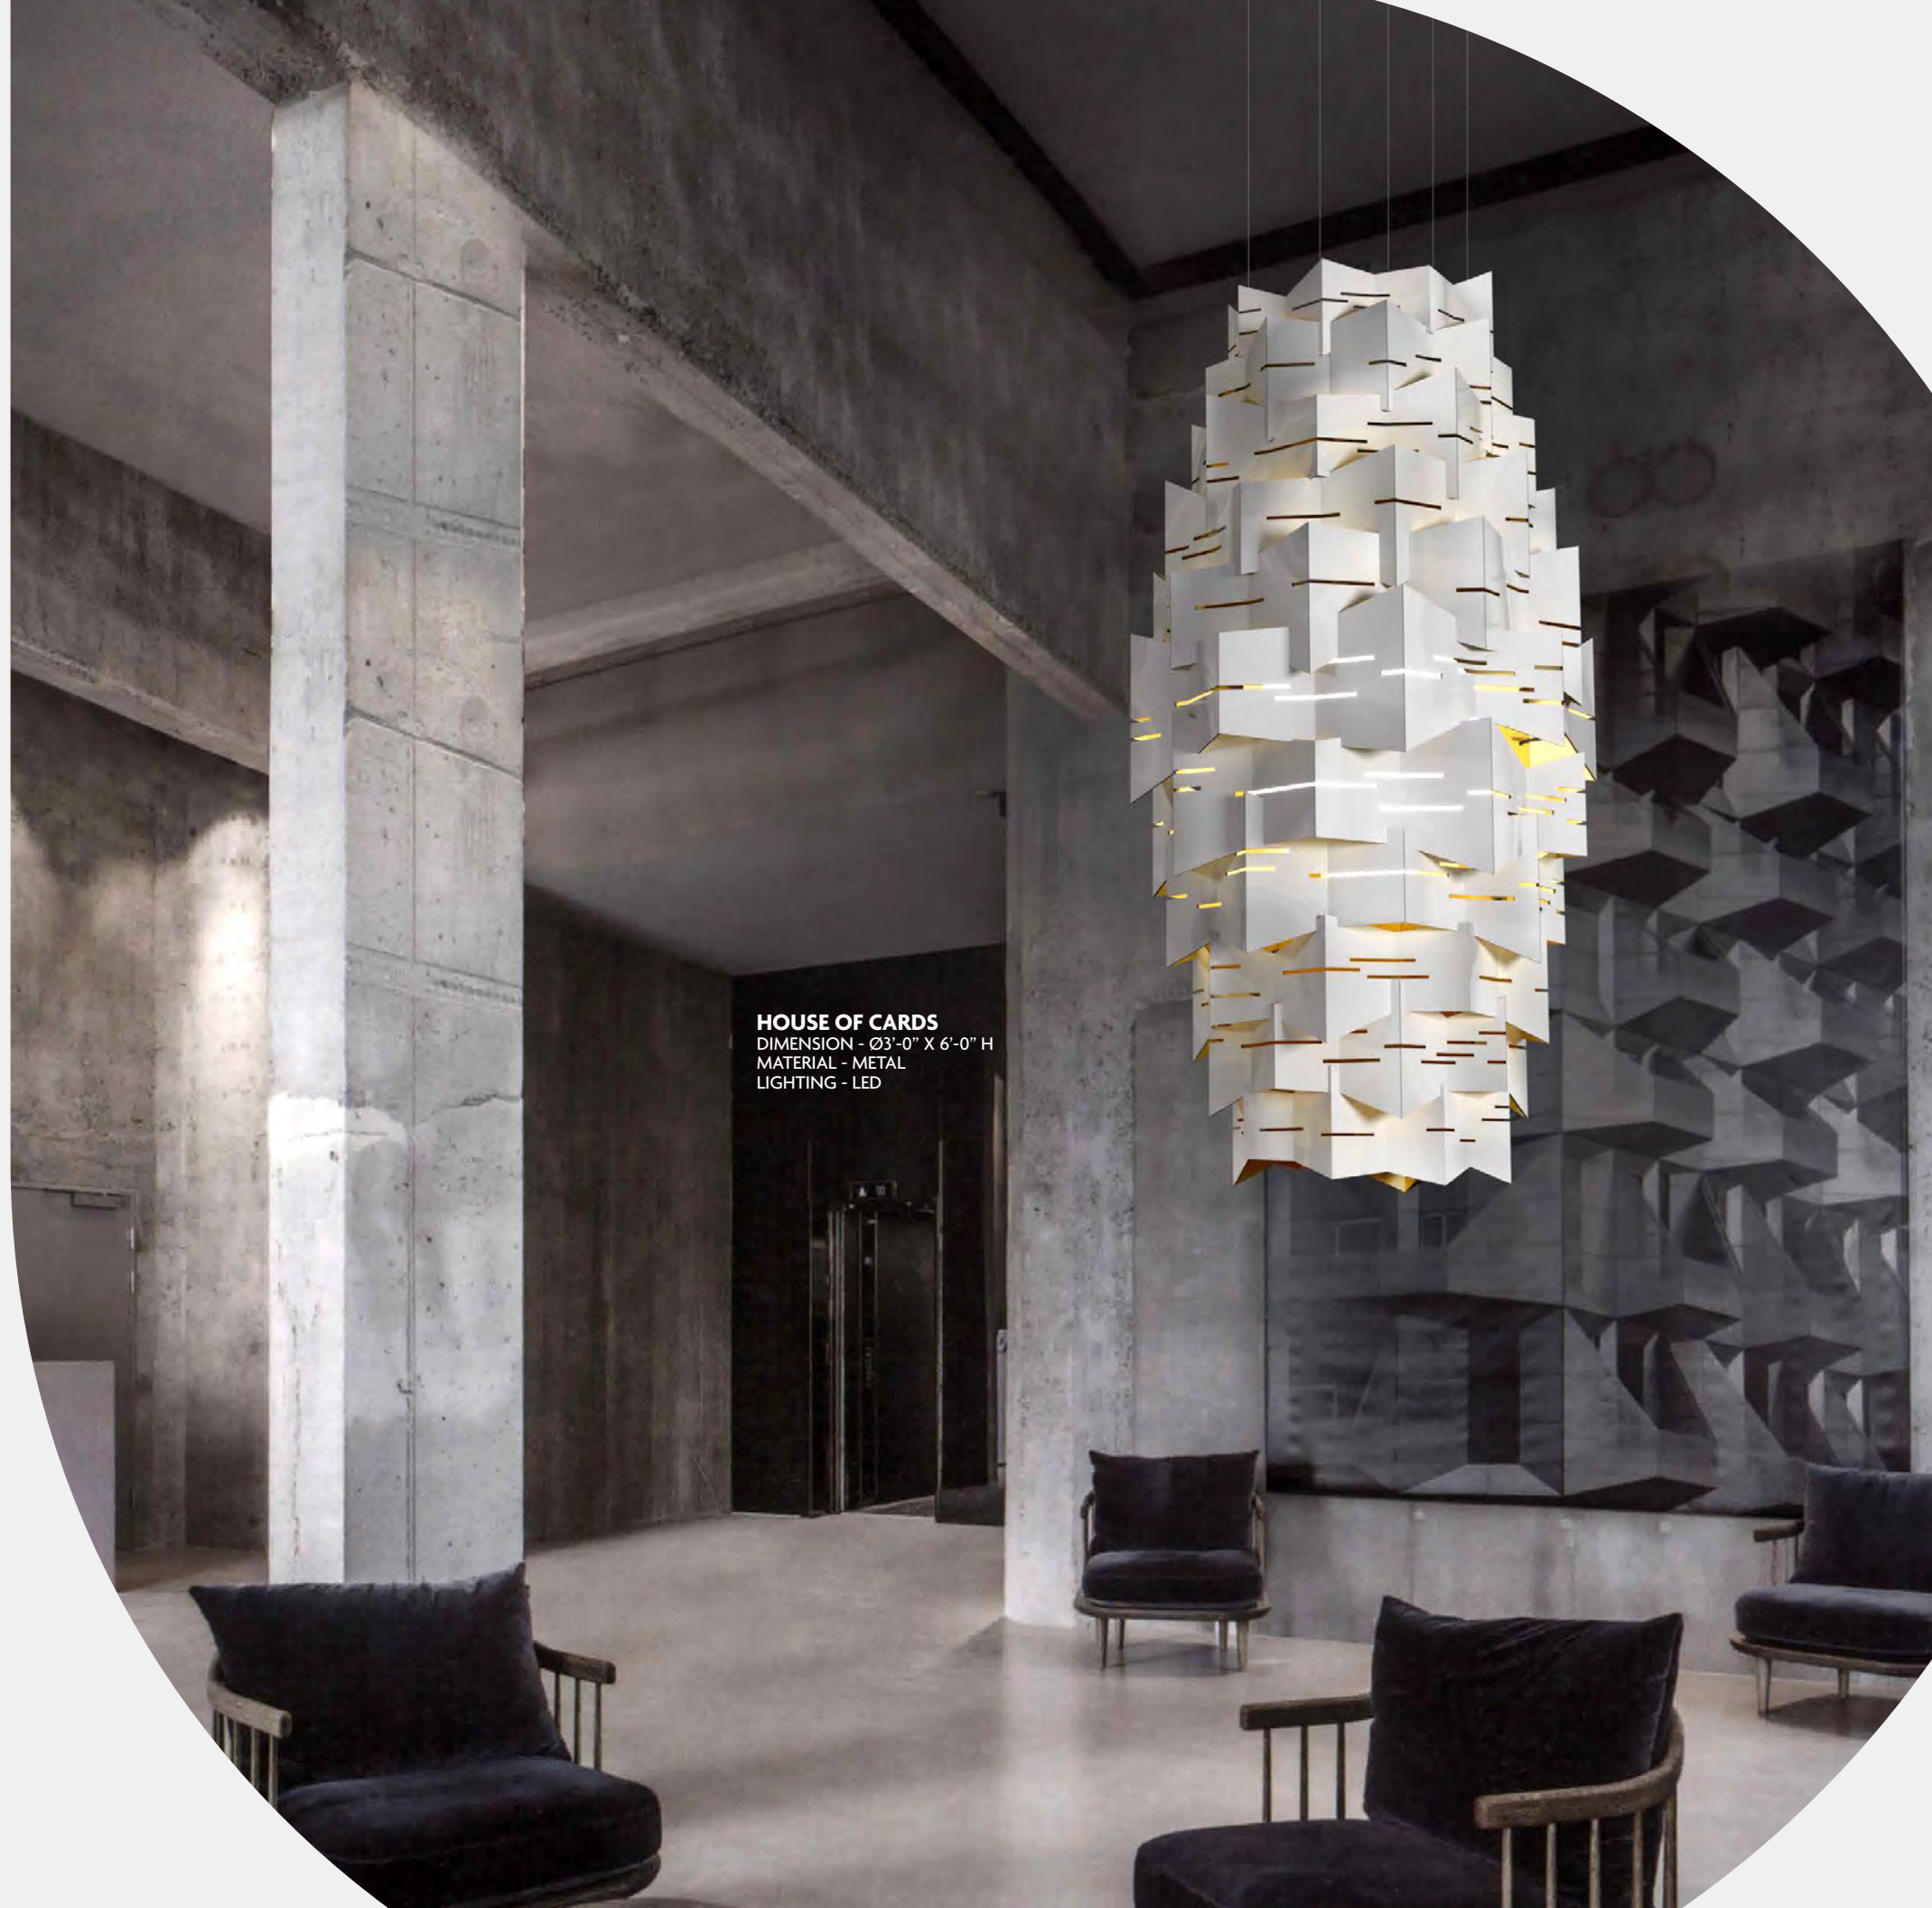

**GINKGO**  
 DIMENSION - Ø4'-0" X 2'-2" H  
 MATERIAL - ACRYLIC  
 LIGHTING - LED BI-PIN

**GRAIN**  
 DIMENSION - Ø3'-3" X 10" H PER ELEMENT  
 MATERIAL - WOOD  
 LIGHTING - LED

**HULA**  
 DIMENSION - Ø5'-3" X 1'-4" H PER ELEMENT  
 MATERIAL - ALUMINUM  
 LIGHTING - LED

**LOON**  
 DIMENSION - Ø3'-3" X 2'-11" H PER ELEMENT  
 MATERIAL - METAL  
 LIGHTING - LED

**HOUSE OF CARDS**  
 DIMENSION - Ø3'-0" X 6'-0" H  
 MATERIAL - METAL  
 LIGHTING - LED

**MONARCH**  
 DIMENSION - Ø4'-0" X 2'-0" H PER ELEMENT  
 MATERIAL - ACRYLIC, GLASS & CRYSTAL  
 LIGHTING - LED BI-PIN