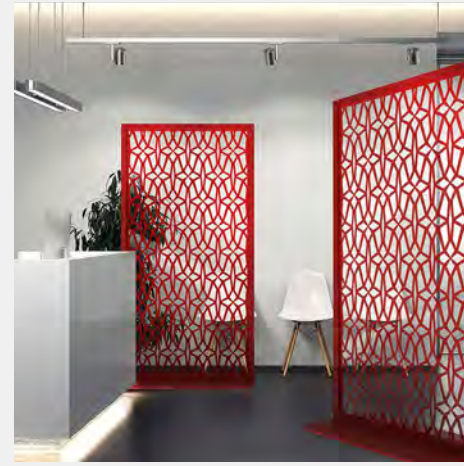

ATIYA (DIGIPRINT) (FREESTANDING)
DIMENSION - 3'-3" X 2'-0" X 6' - 3 3/8" H PER PANEL
MATERIAL - DIGITALLY PRINTED ACRYLIC, METAL