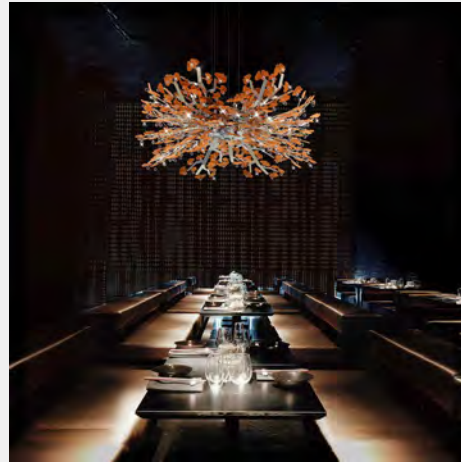

CRYSTAL GINKGO
DIMENSION - Ø4'-0" X 2'-0" H
MATERIAL - ACRYLIC, GLASS & CRYSTAL
LIGHTING - LED BI-PIN