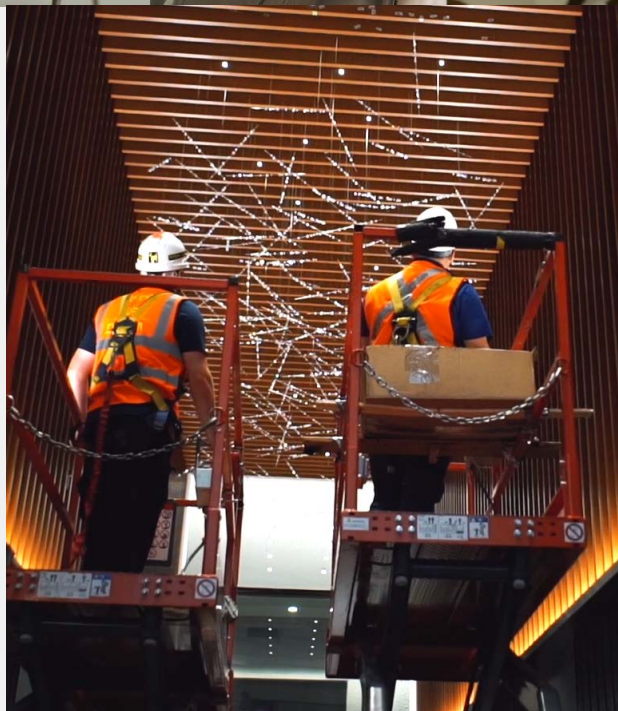

Carey Schuster
President & CEO 

What We Create

LIGHTING SCREENS DREAMS

Everything is custom built to order.

CONCEPT TO INSTALLATION

The Yellow Goat Design experience is all-encompassing. We will take you from sketch to final product and collaborate with you at every phase of the design process. Designers and architects consider us a part of their project team and include us in the early stages of schematic and design development. We design, draw, detail, and develop visuals to illustrate exactly what the product will look like in the space. We join conference calls, travel to in-person ownership meetings, coordinate with the GC and host factory tours. You need it? We've GOAT it.