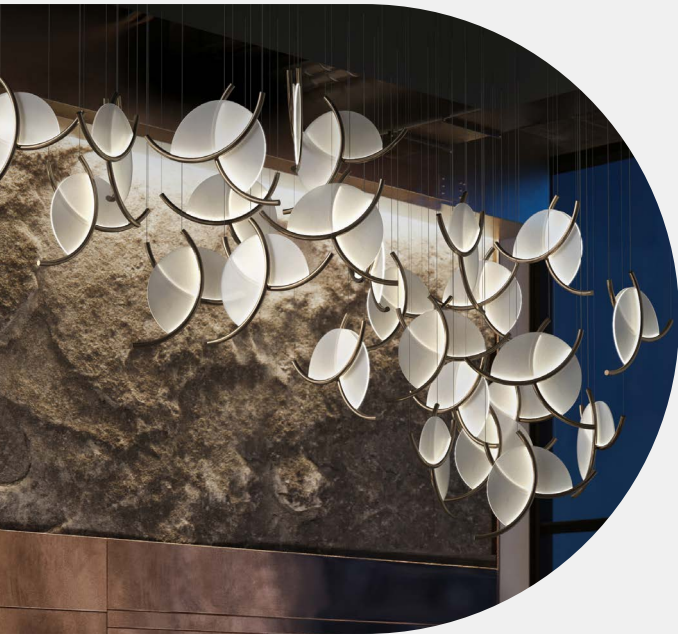

SELECT ACCOLADES