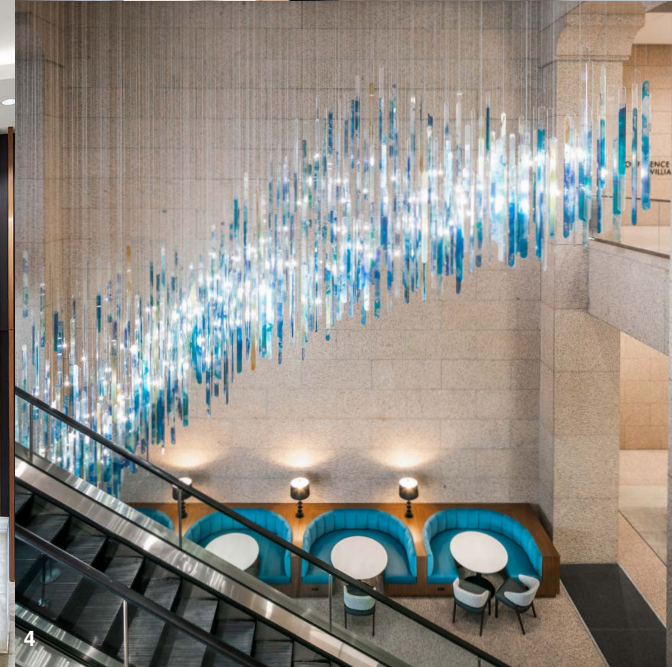

WORKPLACE

1) Confidential Project

Location | Hollywood, CA

Design Firm | Gensler

Product | Custom Light Fixture

2) Intuitive Surgical

Location | Sunnyvale, CA

Design Firm | RMW

Product | Custom Tailfeathers and Branches

3) Oak X Rush

Location | Chicago, IL

Design Firm | OKW Architects

Product | Senu

4) Williams Tower

Location | Houston, TX

Design Firm | Ziegler Cooper

Product | Custom Floe