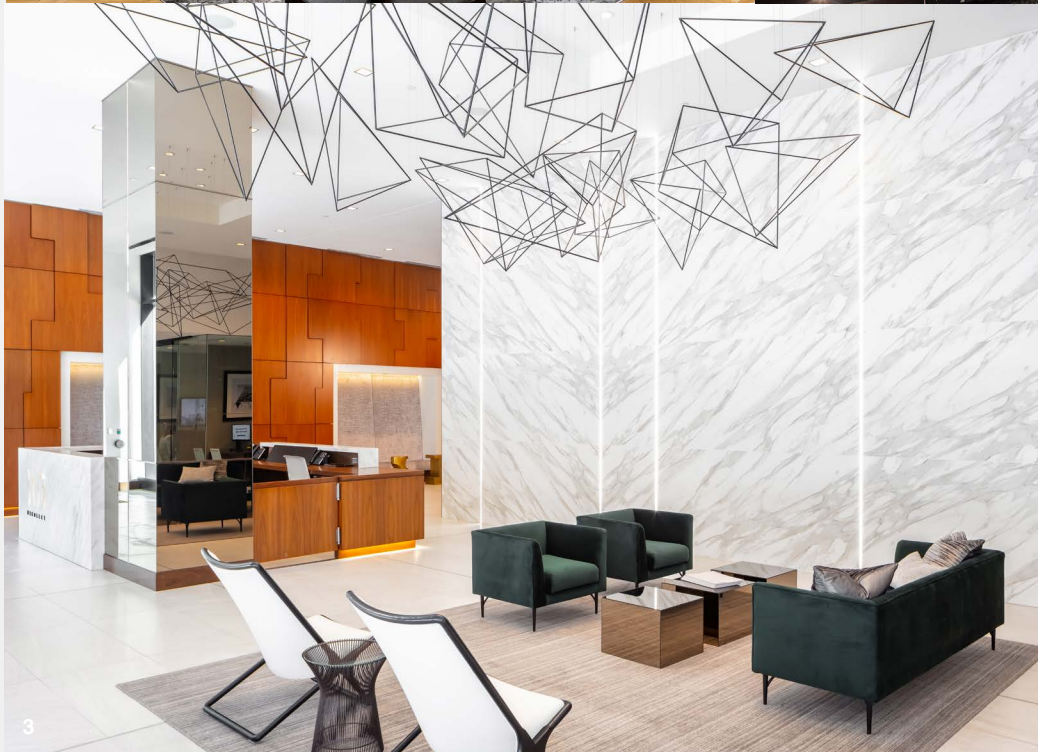

4) The Banks by Bozzuto

Location | Washington, DC
Design Firm | Studios Architecture
Product | Offset

3